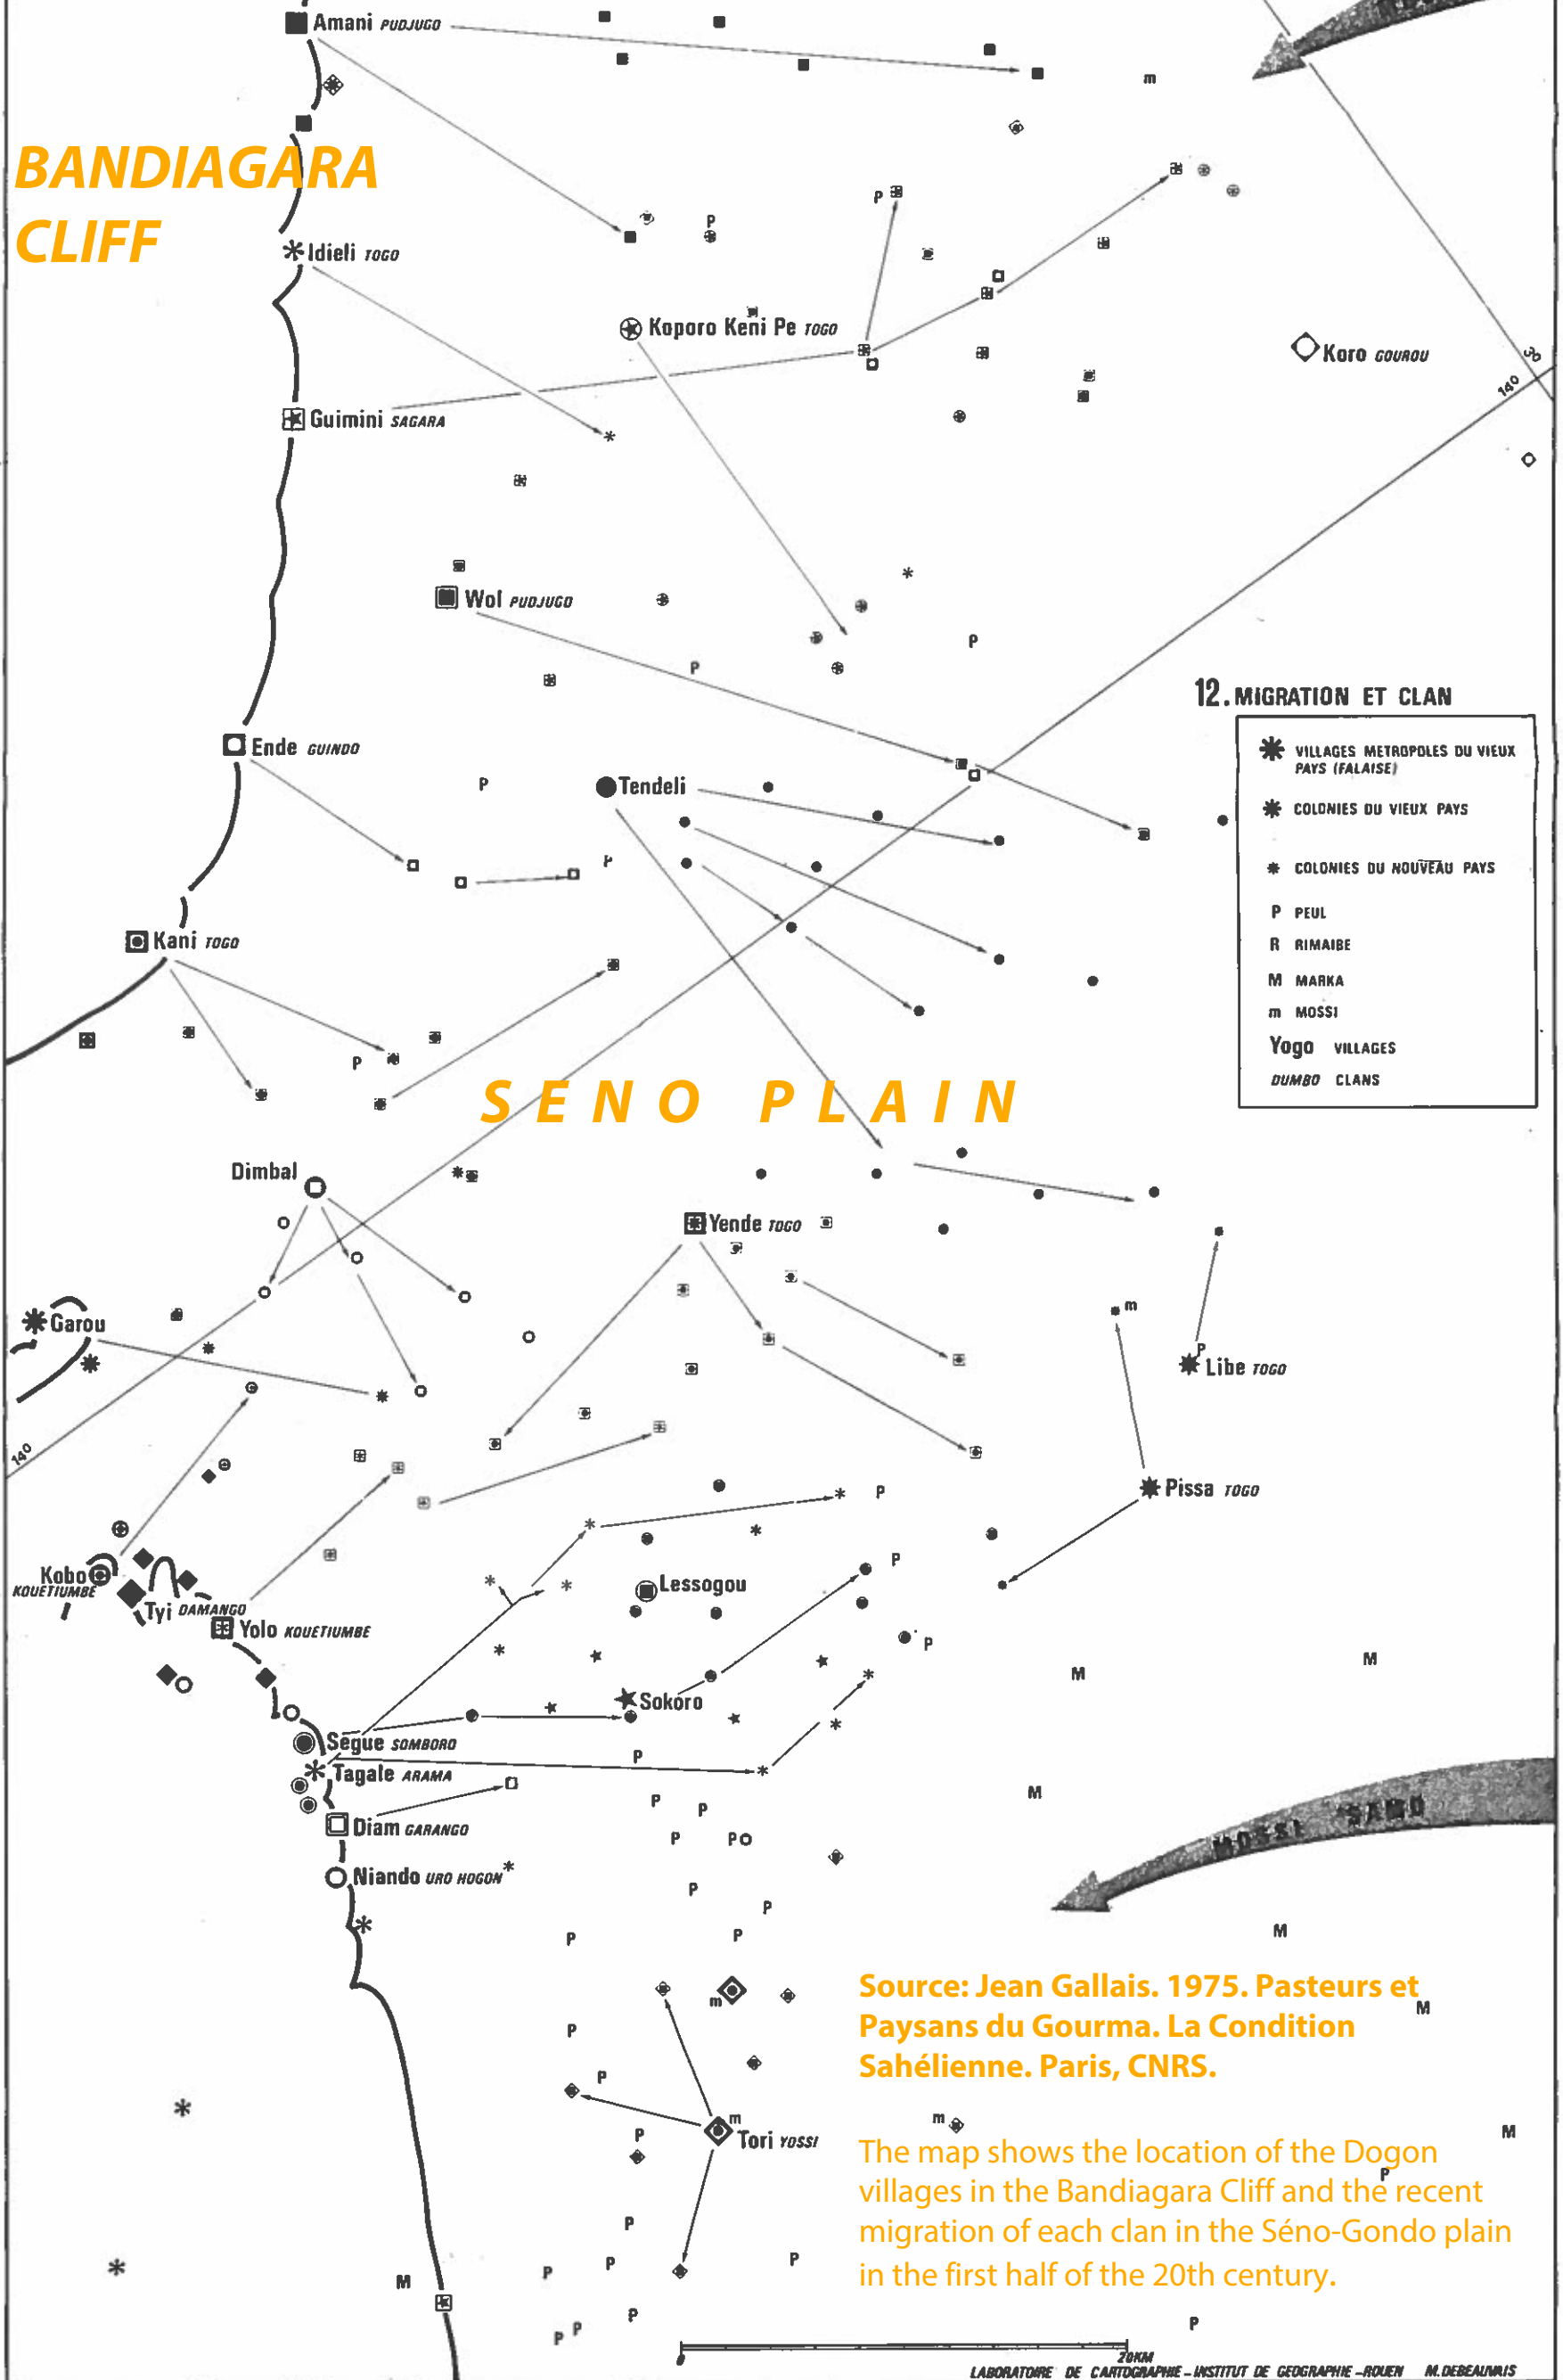

BANDIAGARA CLIFF

SENO PLAIN

12. MIGRATION ET CLAN

- * VILLAGES METROPPOLES DU VIEUX PAYS (FALAISE)
- * COLONIES DU VIEUX PAYS
- * COLONIES DU NOUVEAU PAYS
- P PEUL
- R RIMAIBE
- M MARKA
- m MOSSI
- Yogo VILLAGES
- DUMBO CLANS

Source: Jean Gallais. 1975. *Pasteurs et Paysans du Gourma. La Condition Sahélienne*. Paris, CNRS.

The map shows the location of the Dogon villages in the Bandiagara Cliff and the recent migration of each clan in the Séno-Gondo plain in the first half of the 20th century.